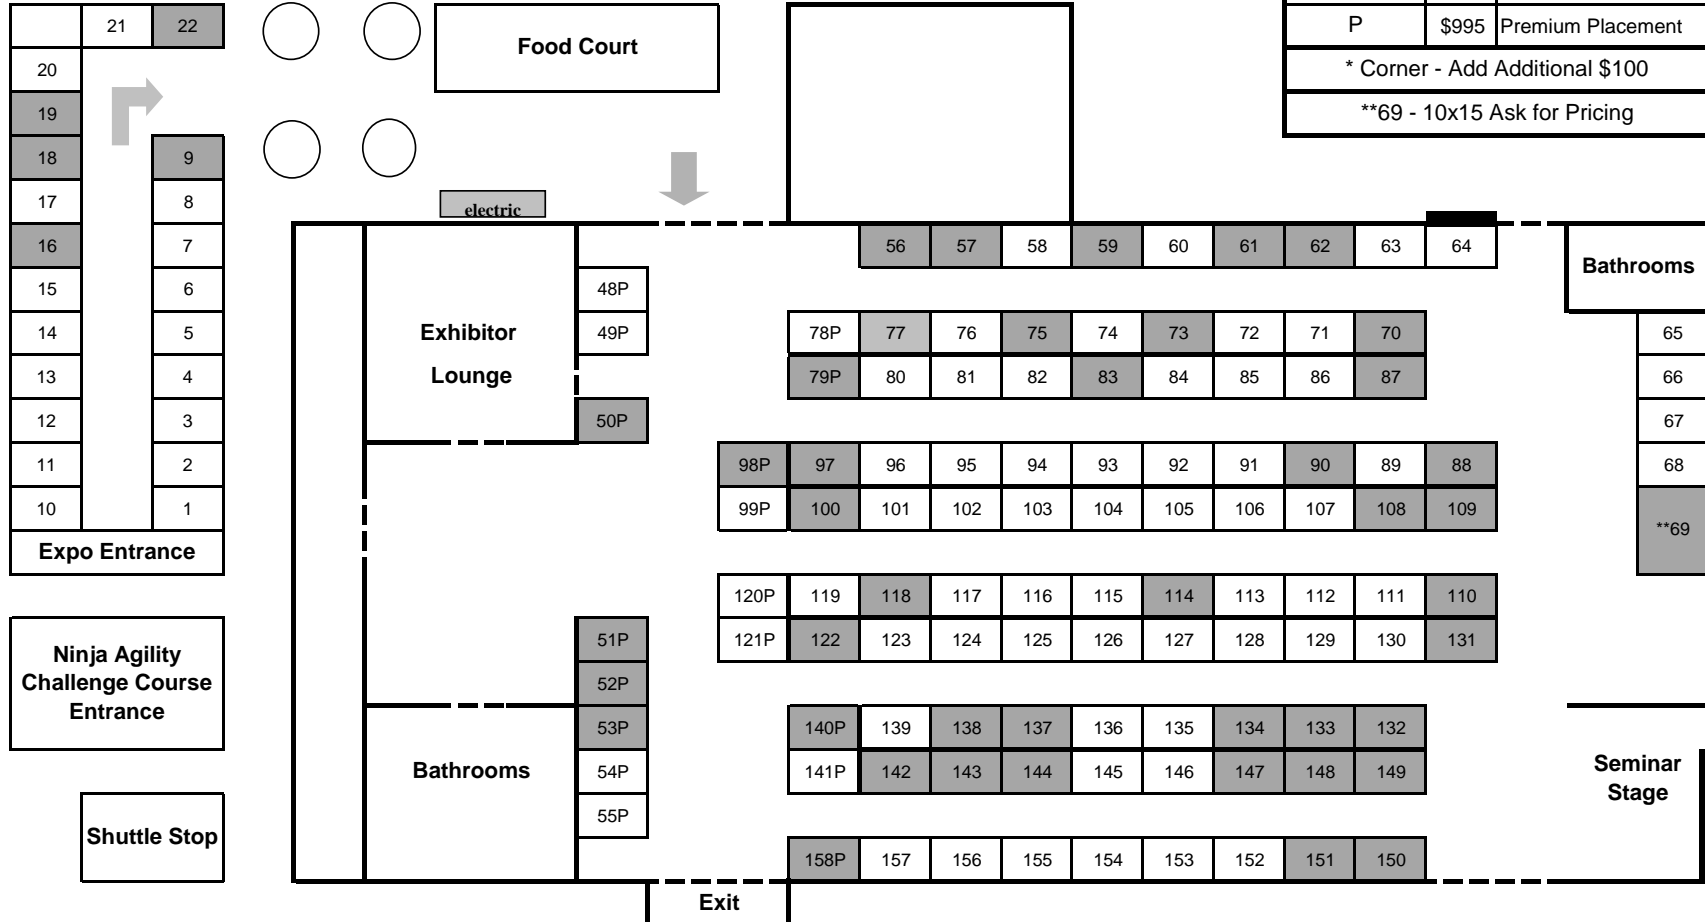

At the Alex Madonna Expo Center March 21st & 22nd, 2020

#1-22	\$550	10x10 - Outdoor
#70-149	\$695	8x10 - Indoor
#56-68	\$895	10x10 - Indoor
P	\$995	Premium Placement
* Corner - Add Additional \$100		
**69 - 10x15 Ask for Pricing		

	21	22
20		
19		
18		9
17		8
16		7
15		6
14		5
13		4
12		3
11		2
10		1
Expo Entrance		

**Ninja Agility
Challenge Course
Entrance**

Shuttle Stop